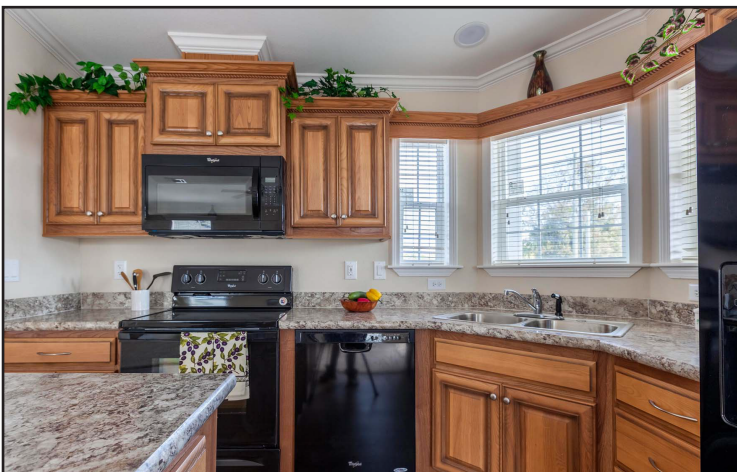

Skyline Homes

Coastal Breeze - Model #4893

original price
~~\$187,046~~

only **\$115,995** +tax

2 Bedroom, 2 Bath, 1/2 Porch, 1056 sq ft

Price Includes: Set-up • A/C & Heat • Carport • Skirting • Driveway • Storage Shed

Included Features Plan #4893:

- 2 Bedrooms
- 2 Baths
- Storage Shed
- Central A/C & Heat
- Kitchen Island
- Pendant Lights
- Carport
- Driveway
- Steps & Railings
- Pre-Plumbed for Washer Dryer
- Drywall
- Stainless Steel Appliances
- 60" Enclosed Shower in Master Bathroom
- 1/2 Porch
- 12 Month Limited Warranty