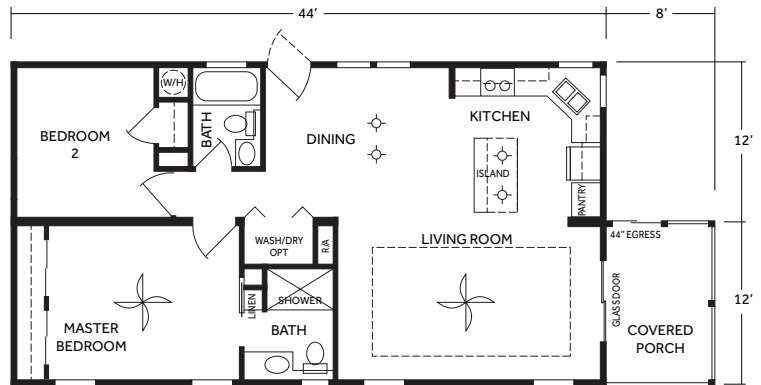

Skyline Homes

Coastal Breeze - Model #4893

original price
~~\$187,046~~

only **\$115,995** +tax

2 Bedroom, 2 Bath, 1/2 Porch, 1056 sq ft

Price Includes: Set-up • A/C & Heat • Carport • Skirting • Driveway • Storage Shed

Included Features Plan #4893:

- 2 Bedrooms
- 2 Baths
- Storage Shed
- Central A/C & Heat
- Kitchen Island
- Pendant Lights
- Carport
- Driveway
- Steps & Railings
- Pre-Plumbed for Washer Dryer
- Drywall
- Stainless Steel Appliances
- 60" Enclosed Shower in Master Bathroom
- 1/2 Porch
- 12 Month Limited Warranty