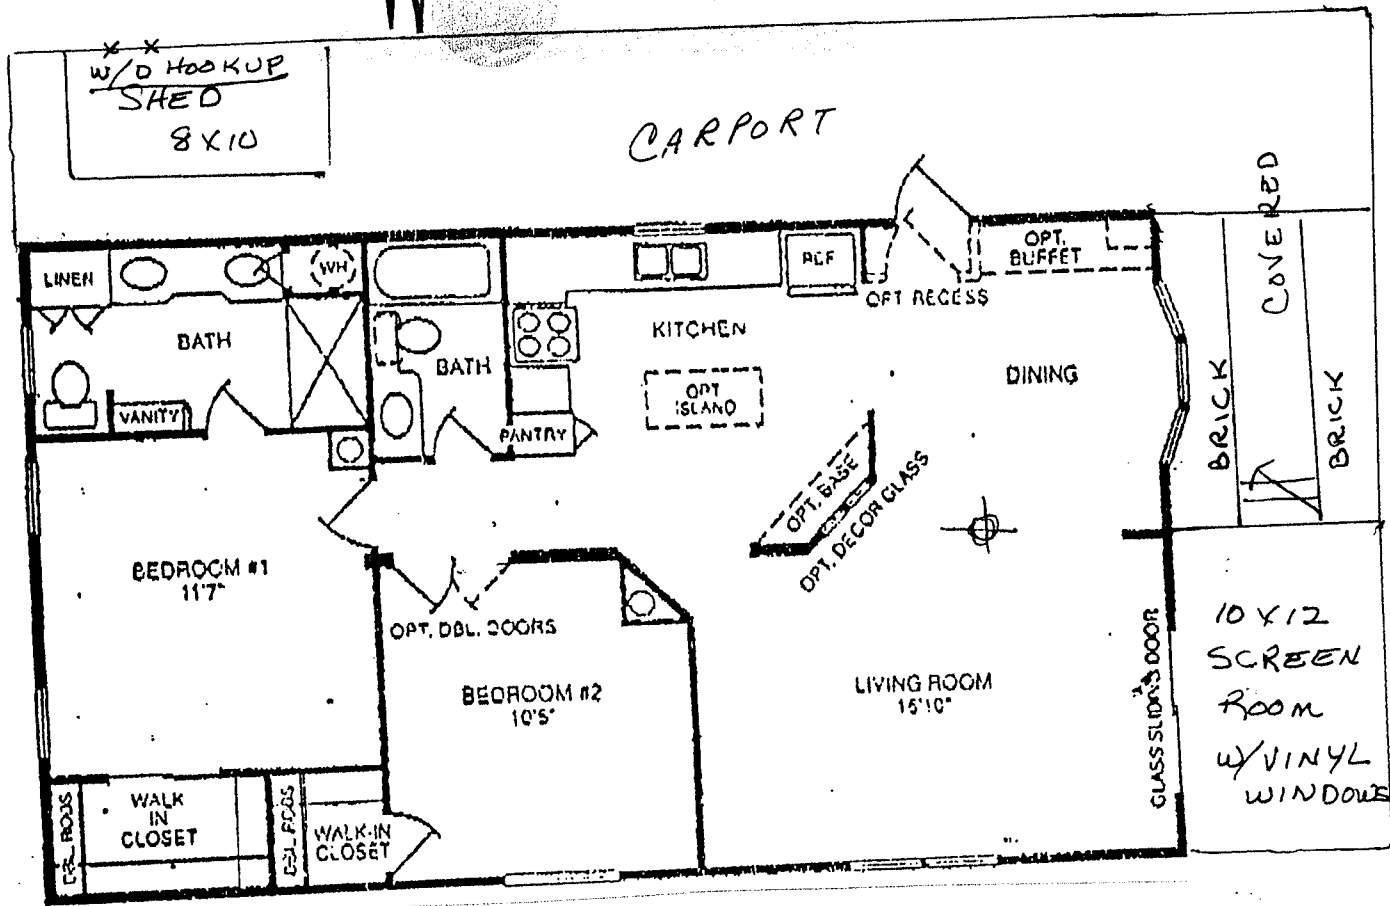

Crystal River Village

Resale # 282

\$36,000.00

lot rent \$206.00
212.00

Nobility
1000 sq ft 25x40

- 18cc refrigerator
- dishwasher disposal
- 2 ceiling fans
- skylight in guest bath
- european style cabinets in kitchen & baths
- lattice work in driveway