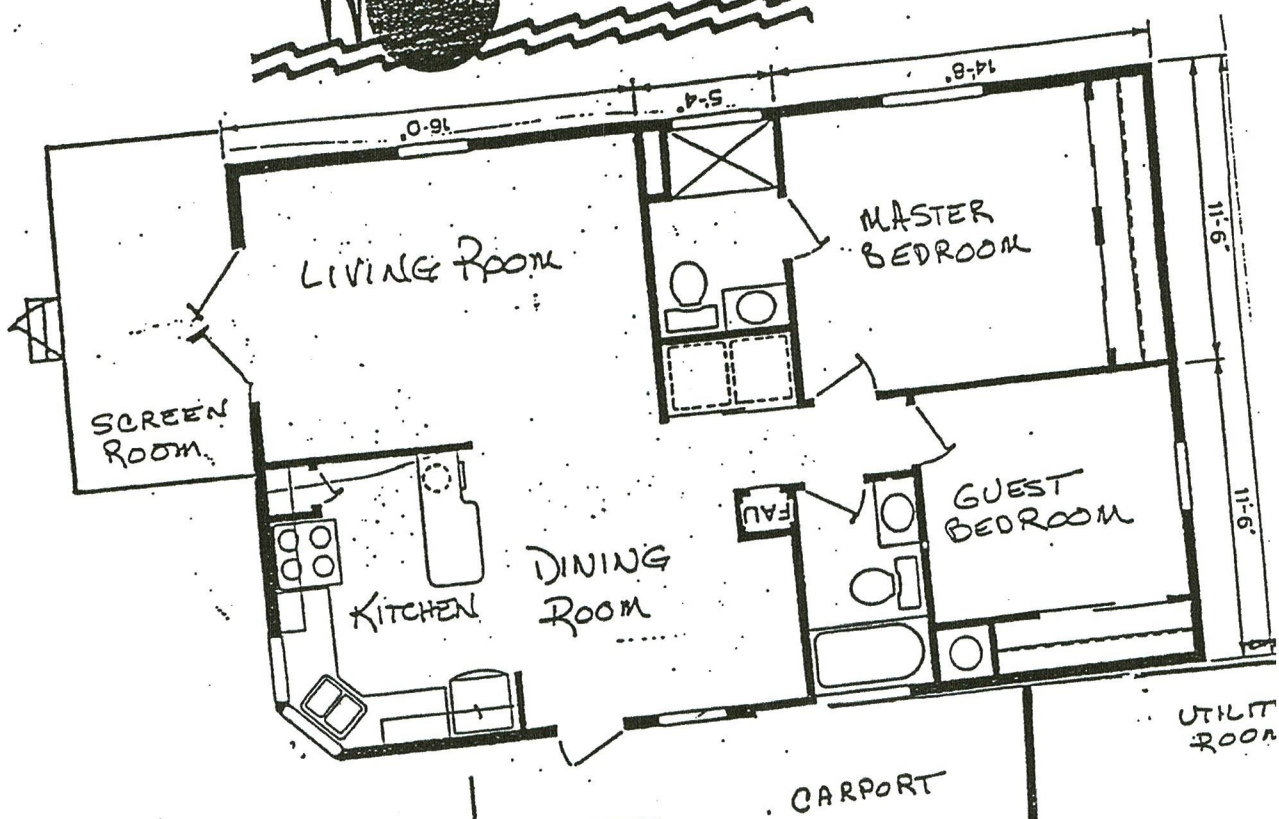

Crystal River Village

RESALE #409

Lot rent \$
 HOMES OF MERIT corner lot 55x100
 1988

24x36 864 sq. ft.

 Sprinkler System
 INCLUDES WASHER / DRYER

Manufactured Home Community for Adults
 HIGHWAY 19, CRYSTAL RIVER, FL 34429 • TOLL FREE 1-800-882-7161 • LOCAL (352) 321-1111