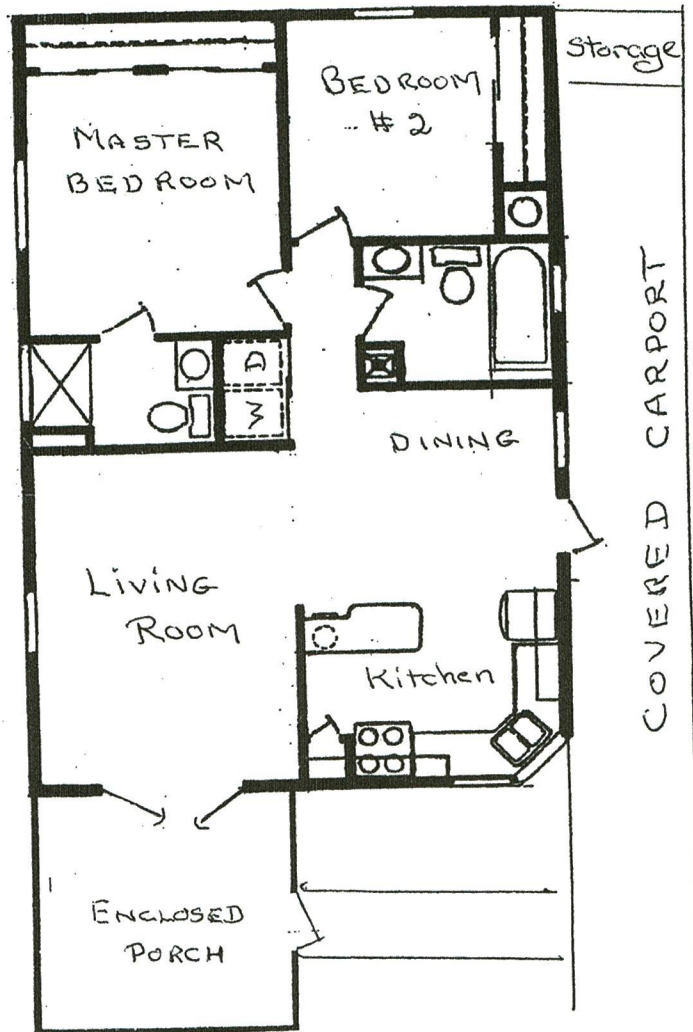

LOT RENT \$

All laminated wood floors

Jet Tub and Bath

LOT 402

1988 HOMES OF MERIT

864 Sq. Ft.