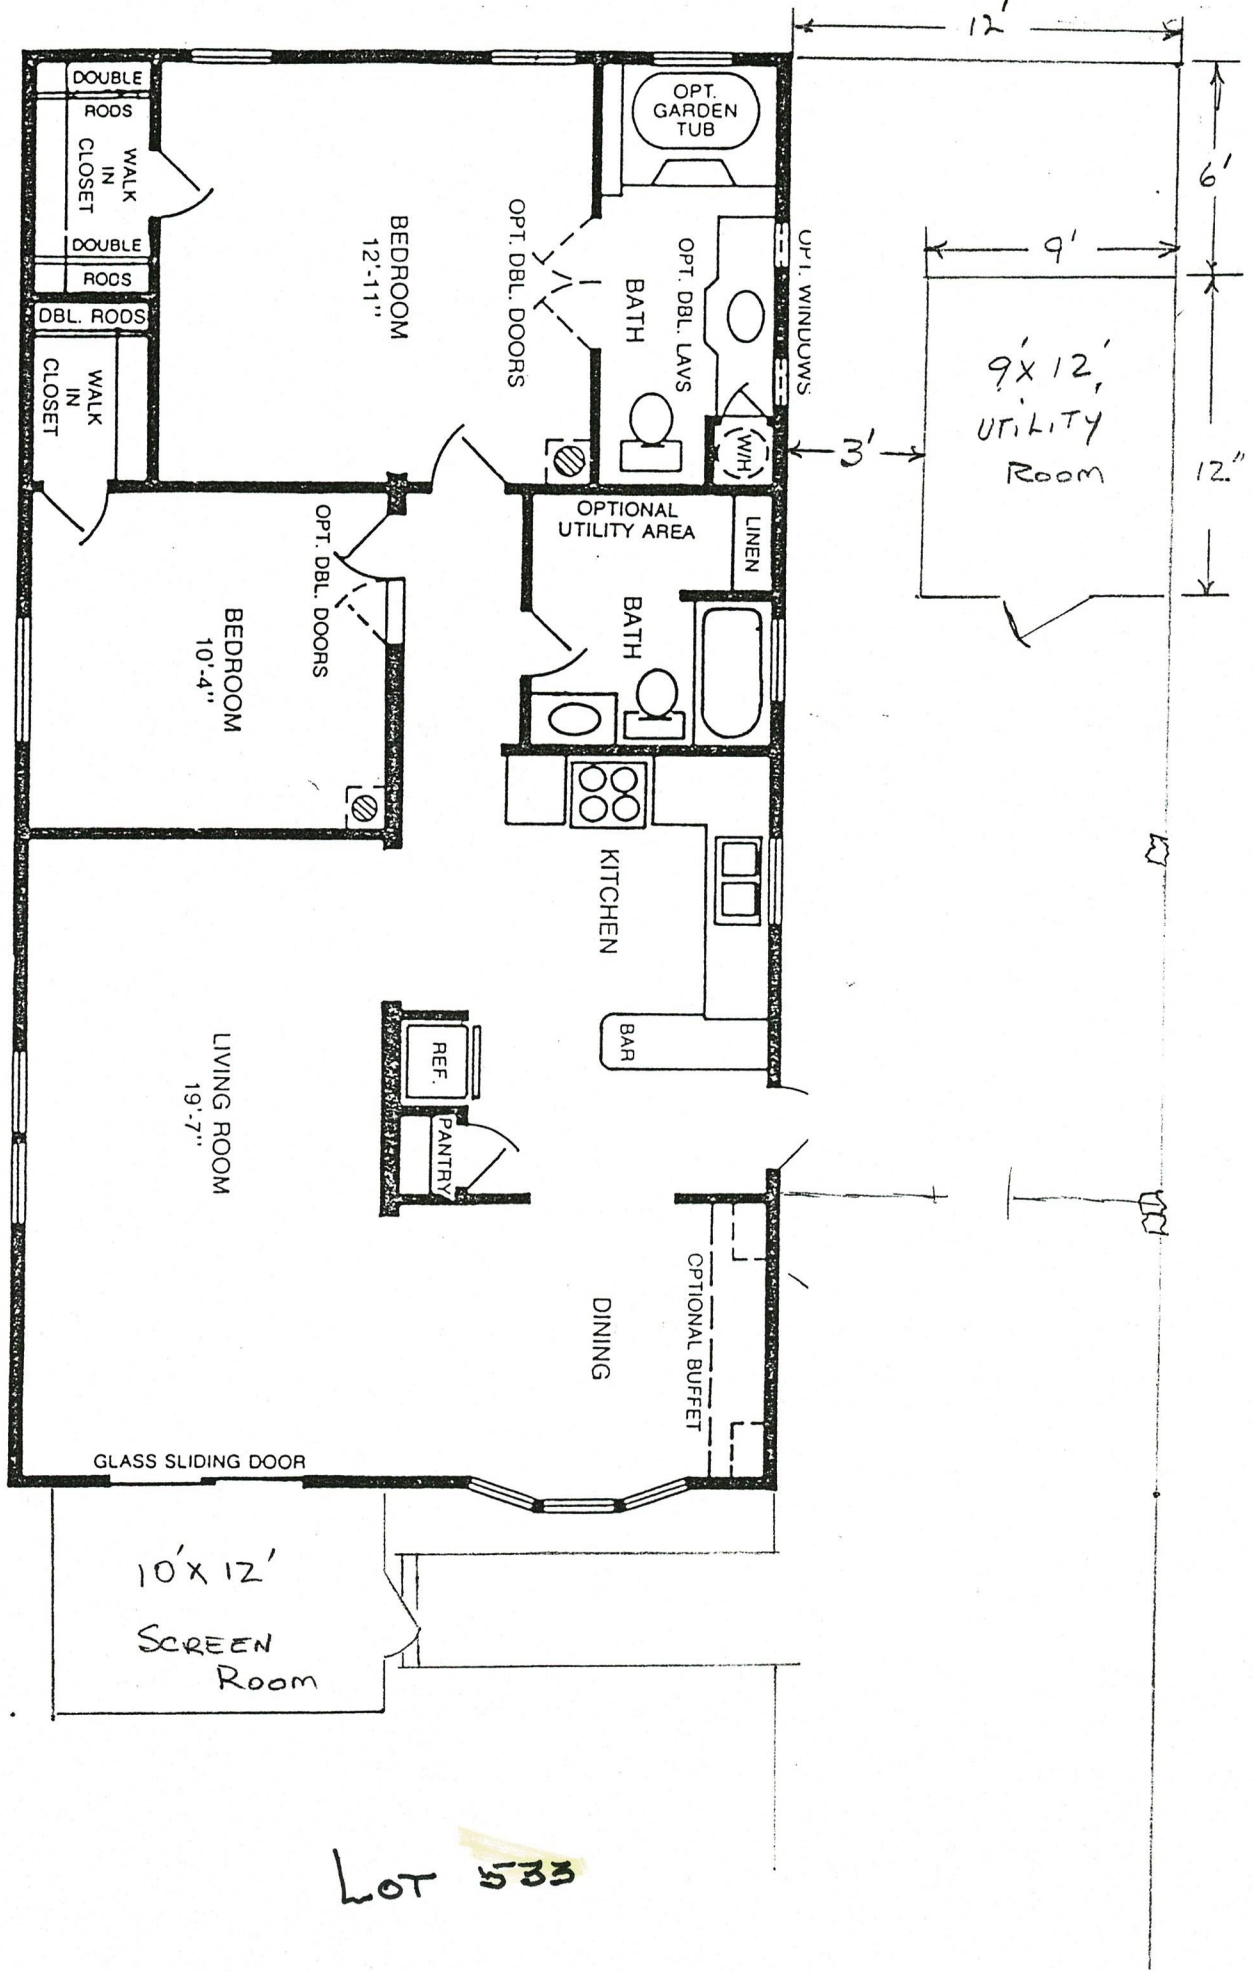

Klimonts Lot 533

MODEL 44C2G(2) 44'x24' CATHEDRAL CEILING THROUGHOUT
 (ALSO AVAILABLE IN 26' & 28' WIDE)

LOT 533