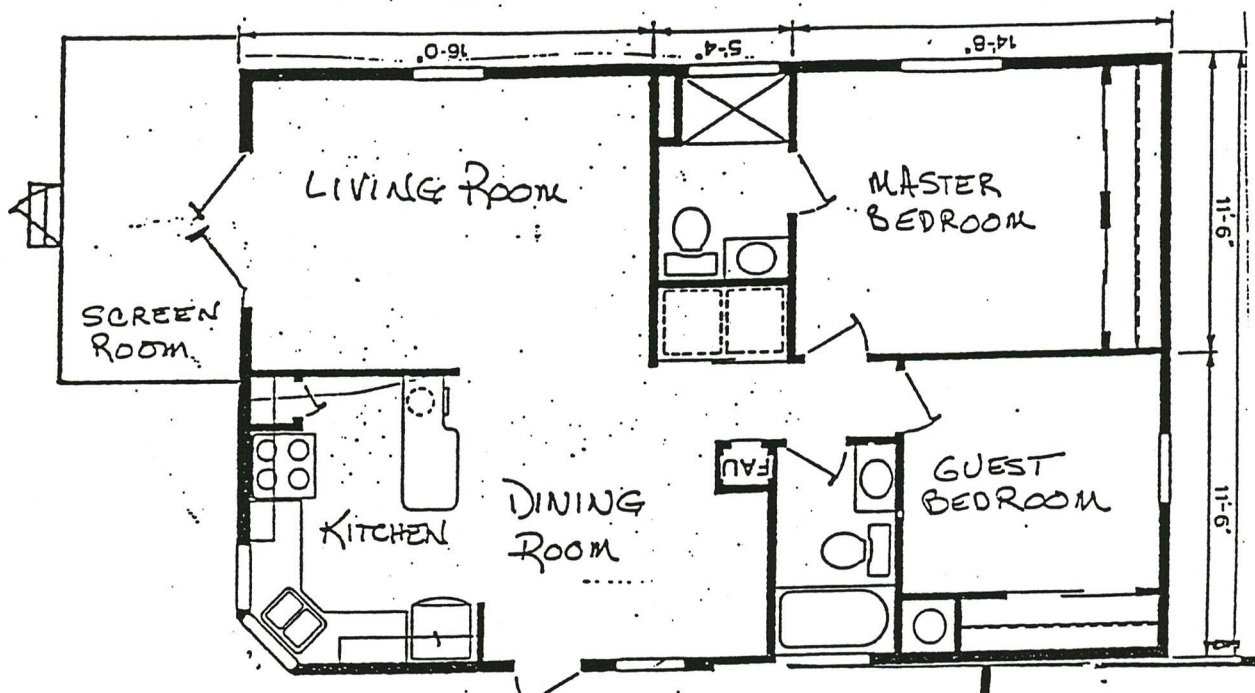

Crystal River Village

RESALE #409

Lot rent \$
corner lot 55x100
HOMES OF MERIT 1988

24x36 864 sq. ft.

Sprinkler System
INCLUDES WASHER / DRYER

Manufactured Home Community for Adults