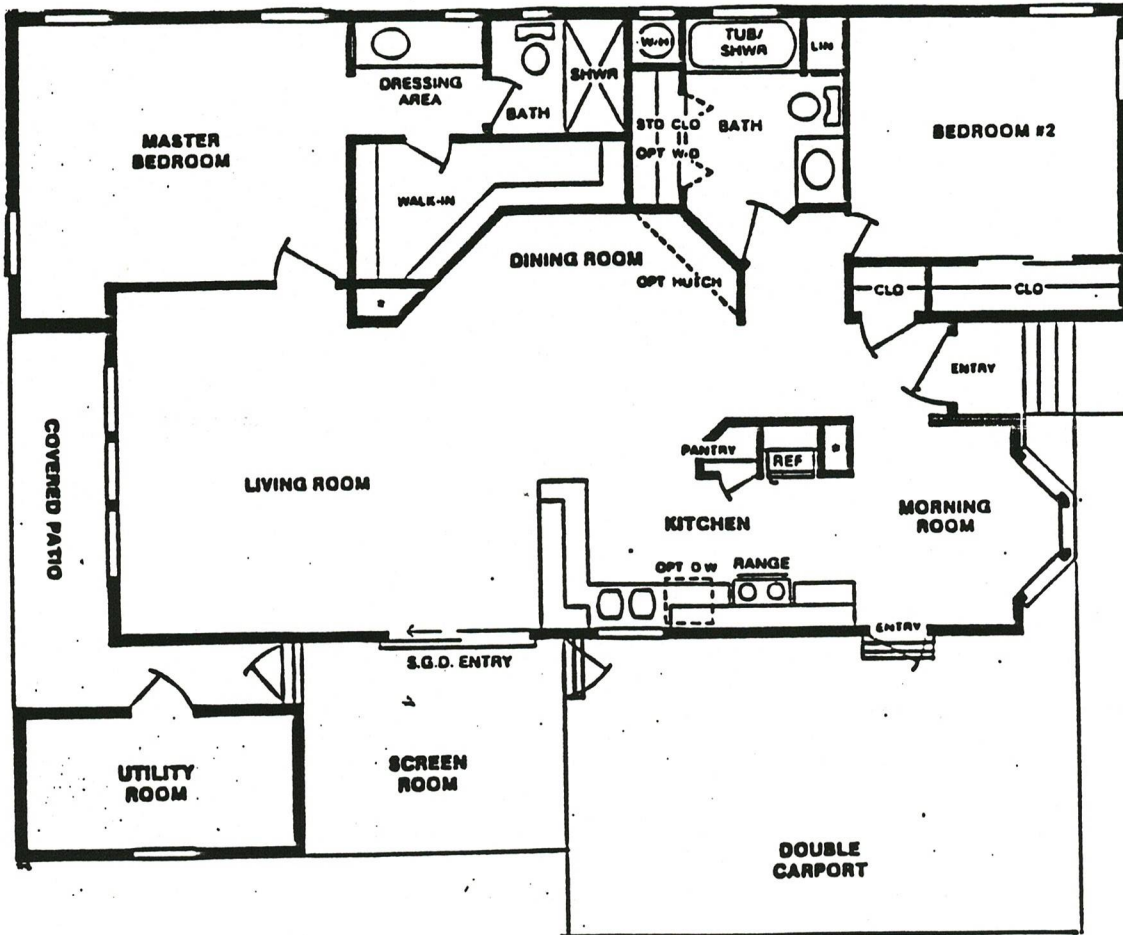

Crystal River Village

RESALE #399

corner

1989

Fuqua

28'x41'4"x48
1246 sq.ft.

10x12 screen room-vinyl windows- insulated-year round use as TV room