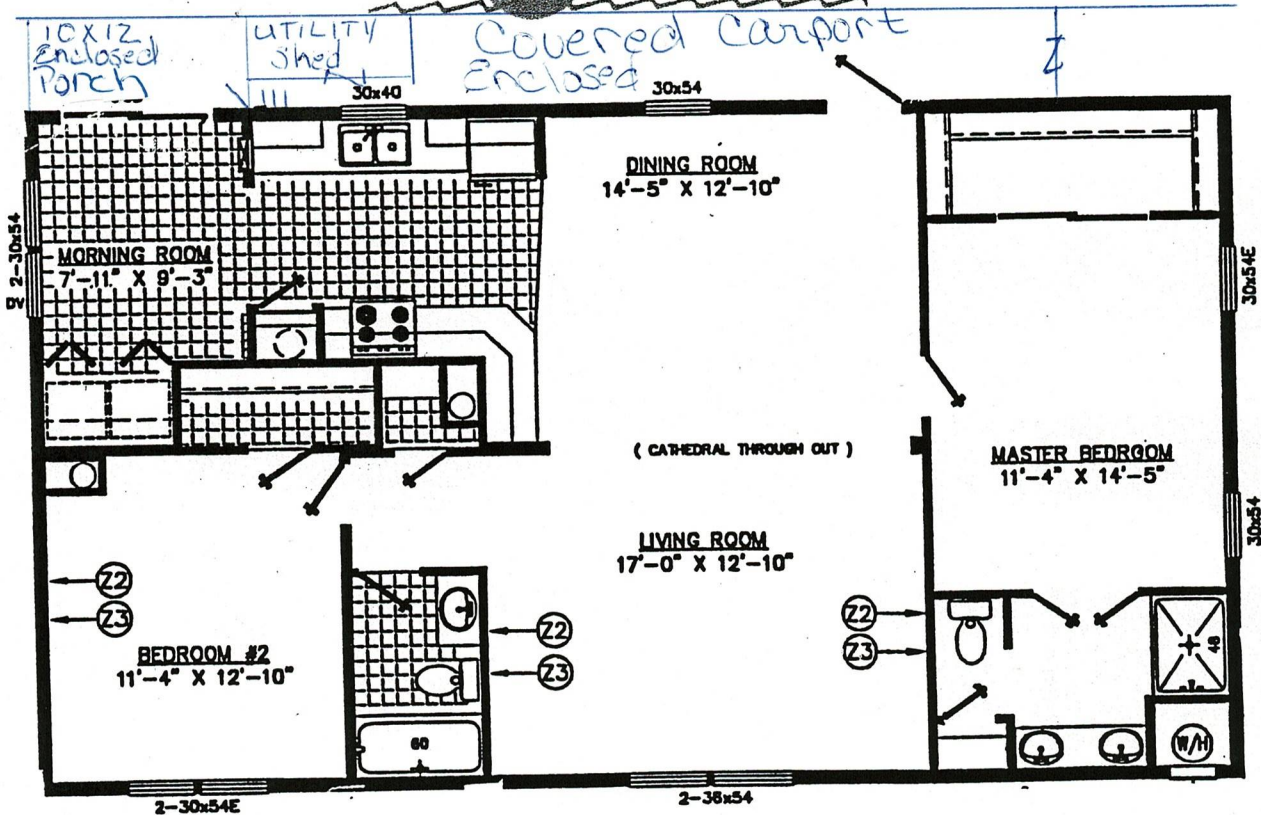

Crystal River Village

A 55+ COMMUNITY

Street

LOT 510

2BR. 2BH.

HOMES OF MERIT
COUNTRY MANOR

MODEL #C1424
2006

\$
28' x 46'
1244 SQ. FT.

INCLUDES THE FOLLOWING:

- * Tape & Texture Drywall: Living Room, Dining Room, Hall & 2 Bedrms
- * Garbage Disposal
- * 20 Cu. Ft. Refrigerator w/Water & Ice in door Side/Side
- * Dishwasher/Potscrubber
- * Smooth Top Self-Cleaning Range
- * 30 Gal. Water Heater
- * Extra Outside Receptacle
- * Wiring/Bracing Fans: Living Room, Master Bedroom & morning room
- * Plumbing & Wiring for Washer/Dryer